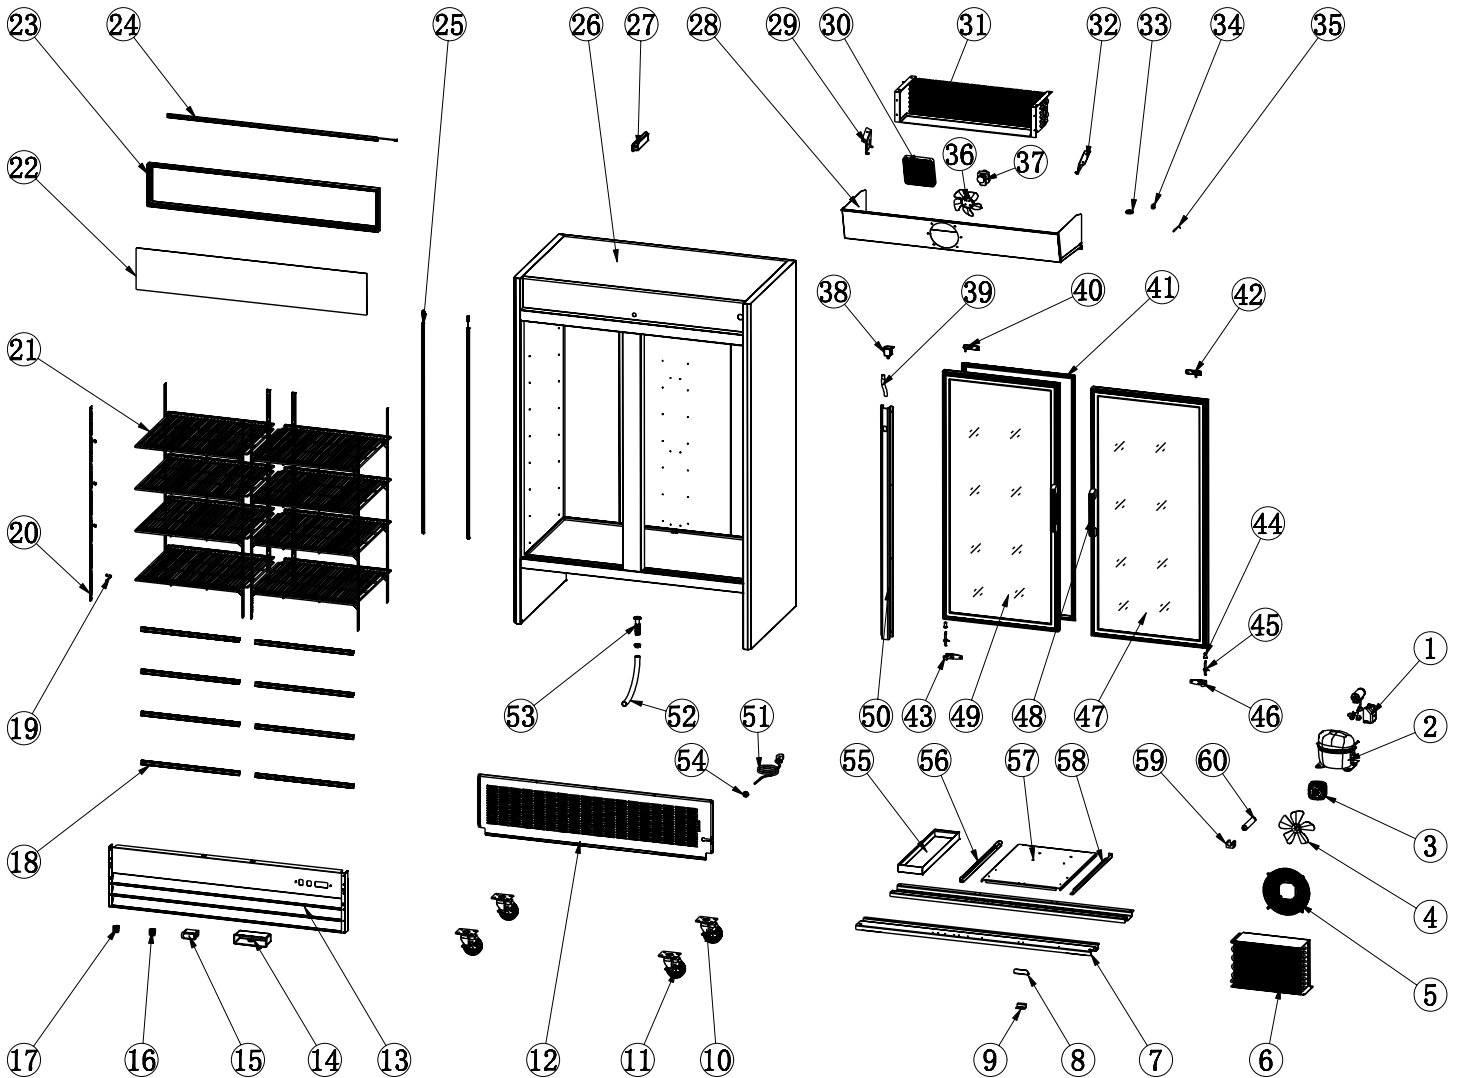

Parts Breakdown

Model RE-CN-0045-HC-SW 52032

Parts Breakdown

Model RE-CN-0045-HC-SW 52032

Item No.	Description	Position	Item No.	Description	Position	Item No.	Description	Position
AG557	Parts of Compressor for 52032	1	AN128	Left Shelf for 52032	21	AB966	Upper Right Hinge Holder for 52032	42
AE915	Compressor (T6217Z) for 52032	2	AE884	Light Box Plate for 52032	22	AN137	Bottom Left Hinge for 52032	43
AM942	Condenser Fan Motor for 52032	3	AE885	Light Box Frame for 52032	23	AA715	Axis Cover for 52032	44
AA764	Condenser/Evaporator Fan Motor Blade for 52032	4	AN129	LED Light in Light Box for 52032	24	AA714	Hinge Axis for 52032	45
AL996	Condenser Fan Cover for 52032	5	AG461	LED Light for 52032	25	AN138	Bottom Right Hinge for 52032	46
AA300	Condenser for 52032	6	AN130	LED Power Supply for 52032	27	AE875	Right Glass Door for 52032	47
AE878	Caster Supporter for 52032	7	AN131	Evaporator Cover for 52032	28	AN139	Glass Door Handle for 52032	48
AB974	Handle for Installation Board for 52032	8	AN132	Left Evaporator Fan Fixer for 52032	29	AE874	Left Glass Door for 52032	49
AA304	Installation Board Limited Block for 52032	9	AH713	Evaporator Fan Motor Cover for 52032	30	AE891	Air Pipe Protection Board for 52032	50
26247	Caster without Brake for 52032	10	AN133	Evaporator for 52032	31	AA135	Power Cord for 52032	51
26246	Caster with Brake for 52032	11	AN134	Right Evaporator Fan Fixer for 52032	32	AA216	Drain Tube for 52032	52
AN126	Back Grill for 52032	12	AA794	Power Cord Cover for 52032	33	AA686	Plastic Drain Pipe with Fixer for 52032	53
AE882	Front Grill for 52032	13	AN135	Fixer for Probe for 52032	34	AA703	Power Cord Cover for 52032	54
AI385	Waterproof Cover of Thermostat for 52032	14	AI382	Temperature Probe for 52032	35	AA874	Outer Drain Pan for 52032	55
27185	Carel Controller PJEZ for 52032	15	AA764	Condenser/Evaporator Fan Motor Blade for 52032	36	AE892	Left Rail for Installation Board for 52032	56
AA362	LED Light Switch for 52032	16	AG448	Evaporator Fan Motor for 52032	37	AE893	Installation Board for 52032	57
AA124	Power Switch for 52032	17	AA712	Inner Drain Tube Connector for 52032	38	AE894	Right Rail for Installation Board for 52032	58
AA777	Shelf Tag for 52032	18	AA528	Inner Drain Pipe for 52032	39	AB595	Filter Fixer for 52032	59
26884	K Clip for 52032	19	AE890	Upper Left Hinge for 52032	40	AI968	Filter for 52032	60
AN127	K Strip for 52032	20	AN136	Door Gasket for 52032	41			